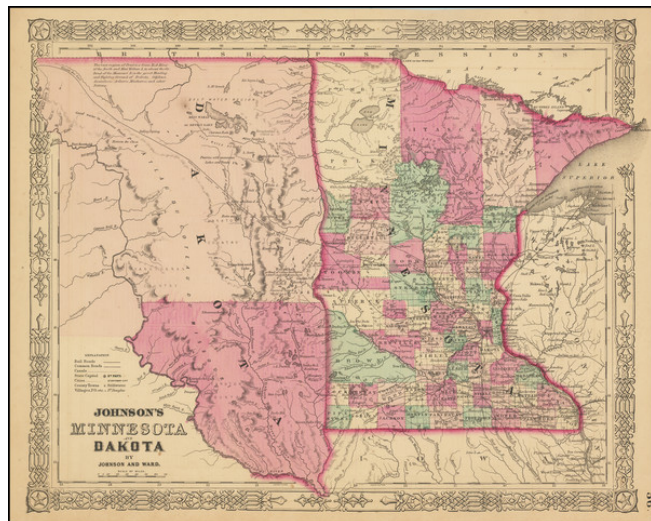

Barry Lawrence Ruderman Antique Maps Inc.

7407 La Jolla Boulevard
La Jolla, CA 92037

www.raremaps.com

(858) 551-8500
blr@raremaps.com

Johnson's Minnesota and Dakota

Stock#: 71767
Map Maker: Johnson & Ward
Date: 1864
Place: New York
Color: Hand Colored
Condition: VG+
Size: 16 x 13 inches
Price: SOLD

Description:

U.S.-Dakota War-Era Map of Minnesota.

Detailed map of Minnesota and Dakota Territory, colored by county, with only two counties in Dakota and 4 large counties in northern Minnesota.

In 1862, a transformative event in the early history of Minnesota took place, when several bands of Dakota attacked hundreds of settlers and immigrants in the Minnesota River Valley, in southwestern Minnesota.

Many Indian tribal names and notes. Minneapolis is named.

Detailed Condition: