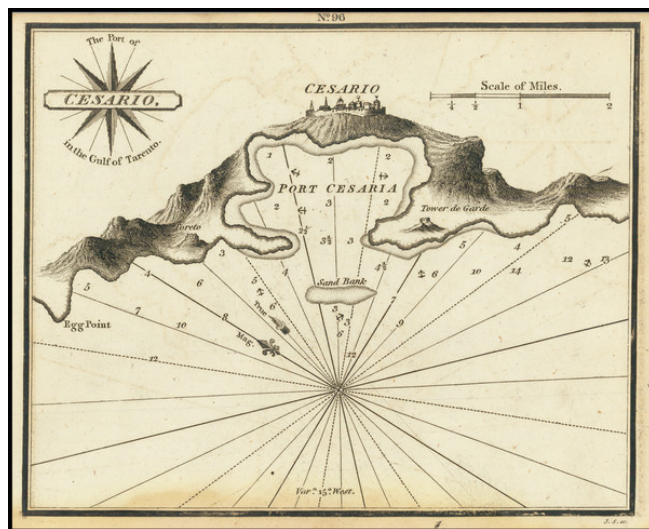

## The Port of Cesario, in the Gulf of Tarento.

**Stock#:** 71725  
**Map Maker:** Heather  
**Date:** 1802  
**Place:** London  
**Color:** Uncolored  
**Condition:** VG  
**Size:** 7.5 x 6 inches  
**Price:** \$ 145.00

### Description:

Rare antique engraved chart of Porto Cesareo, in the Gulf of Taranto, published by William Heather in London.

The chart is oriented with northeast at the top. It includes soundings, some topographical features, anchorages, and currents.

### Rarity

The charts from Heather's *New Mediterranean Pilot* . . . are extremely rare on the market. This is the first example of the chart we have ever seen.

### Detailed Condition:

Minor toning at the bottom edge.