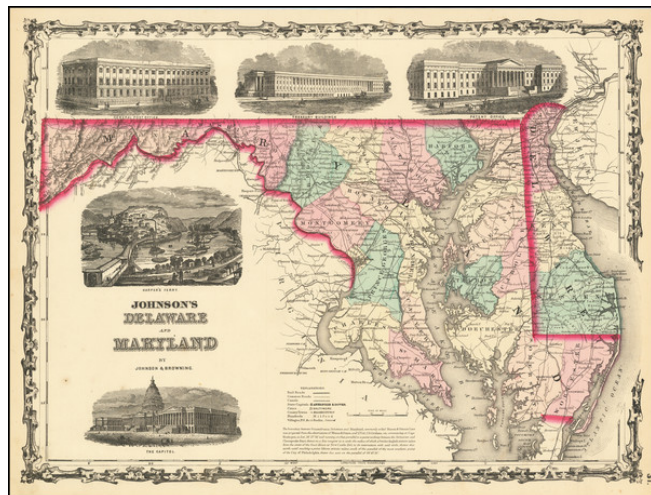

Barry Lawrence Ruderman Antique Maps Inc.

7407 La Jolla Boulevard
La Jolla, CA 92037

www.raremaps.com

(858) 551-8500
blr@raremaps.com

Johnson's Delaware and Maryland

Stock#: 71690
Map Maker: Johnson & Browning
Date: 1862
Place: New York City
Color: Color
Condition: VG+
Size: 17 x 12.5 inches
Price: \$ 145.00

Description:

Detailed map of Maryland and Delaware, published by Johnson & Ward.

The map is colored by counties and includes vignettes of the Post Office, Treasury Building, Patent Office, Harpers Ferry and the Capitol.

The map shows towns, railroads, roads, post offices, rivers and a host of other details.

Decorative border.

Detailed Condition: