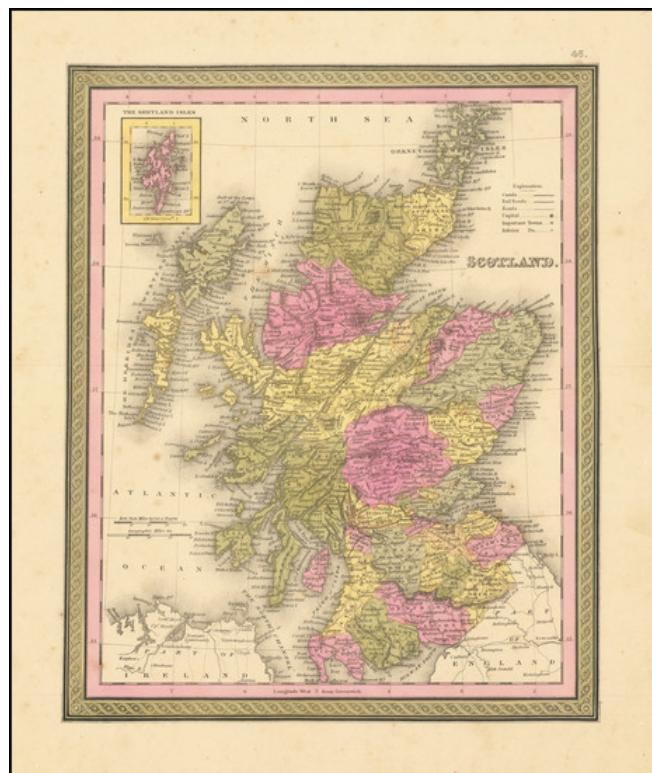

Barry Lawrence Ruderman Antique Maps Inc.

7407 La Jolla Boulevard
La Jolla, CA 92037

www.raremaps.com

(858) 551-8500
blr@raremaps.com

Scotland

Stock#: 71689
Map Maker: Mitchell
Date: 1847
Place: Philadelphia
Color: Hand Colored
Condition: VG
Size: 9.5 x 12 inches
Price: \$125.00

Description:

Detailed and interesting map of Scotland, hand colored by county and showing towns, rivers, lakes, railroads, roads, etc.

Inset of the Shetland Islands.

A decorative interesting map.

Detailed Condition: