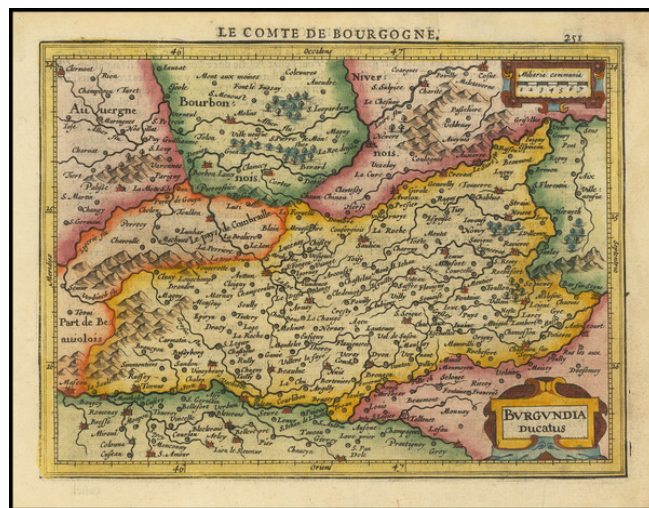

Barry Lawrence Ruderman Antique Maps Inc.

7407 La Jolla Boulevard
La Jolla, CA 92037

www.raremaps.com

(858) 551-8500
blr@raremaps.com

Burgundia Ducatus

Stock#: 71676
Map Maker: Hondius - Mercator
Date: 1628 circa
Place: Amsterdam
Color: Hand Colored
Condition: VG+
Size: 7.5 x 6 inches
Price: SOLD

Description:

Fine map of the Duchy of Burgundy, from Mercator's *Atlas Minor*.

The map was engraved by Pieter Van den Keere and published by Jan Jansson in Amsterdam

Detailed Condition: