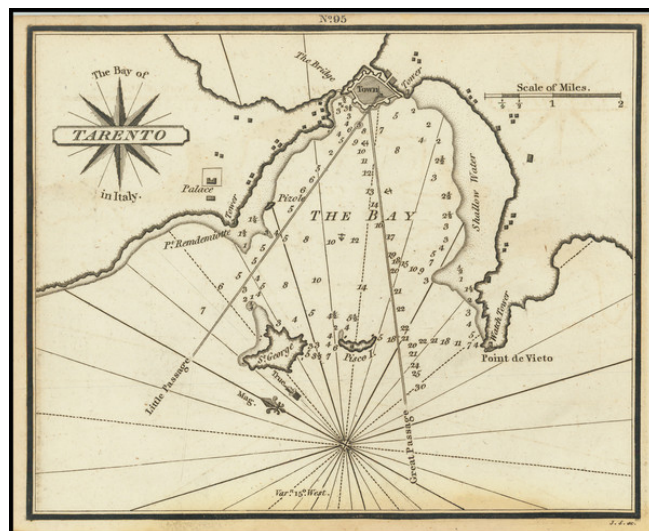

## (Taranto, Puglia) The Bay of Tarento in Italy

**Stock#:** 71675  
**Map Maker:** Heather  
**Date:** 1802  
**Place:** Londn  
**Color:** Uncolored  
**Condition:** VG  
**Size:** 7 x 6 inches  
**Price:** \$125.00

### Description:

Rare antique engraved chart of the Bay of Taranto in Puglia, published by William Heather in London.

The chart is oriented with east at the top. It includes soundings, some topographical features and anchorages.

The charts from Heather's *New Mediterranean Pilot* . . . are extremely rare on the market. This is the first example of the chart we have ever seen.