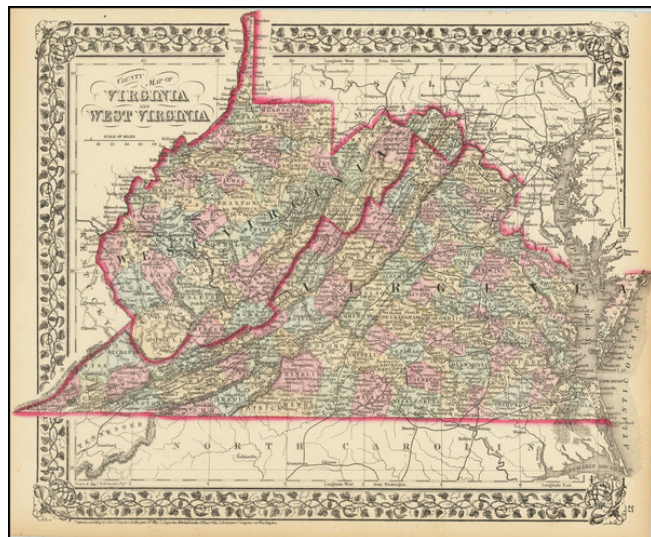

Barry Lawrence Ruderman Antique Maps Inc.

7407 La Jolla Boulevard
La Jolla, CA 92037

www.raremaps.com

(858) 551-8500
blr@raremaps.com

County Map of Virginia and West Virginia

Stock#: 71673
Map Maker: Mitchell Jr.
Date: 1875
Place: Philadelphia
Color: Hand Colored
Condition: VG
Size: 14 x 11 inches
Price: \$ 145.00

Description:

Nice example of SA Mitchell Jr.'s map of Virginia and West Virginia.

The map is map colored by counties and showing early towns, post offices, roads, rail lines, etc.

Detailed Condition: