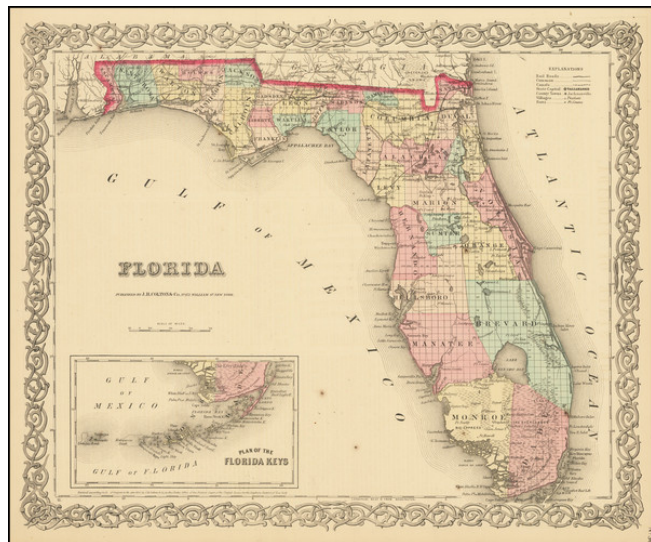

Barry Lawrence Ruderman Antique Maps Inc.

7407 La Jolla Boulevard
La Jolla, CA 92037

www.raremaps.com

(858) 551-8500
blr@raremaps.com

Florida

Stock#: 71658
Map Maker: Colton
Date: 1858
Place: New York
Color: Color
Condition: VG
Size: 15.5 x 12.5 inches
Price: SOLD

Description:

Detailed map of Florida, published by JH Colton in New York.

The map is colored by counties. Shows railroads, roads, towns, rivers, swamps, lakes, islands, forts, etc.

Large inset Plan of the Keys. South Florida consists of Brevard, Manatee, Monroe and Dade Counties only.

An excellent pre-Civil War map.

Detailed Condition: