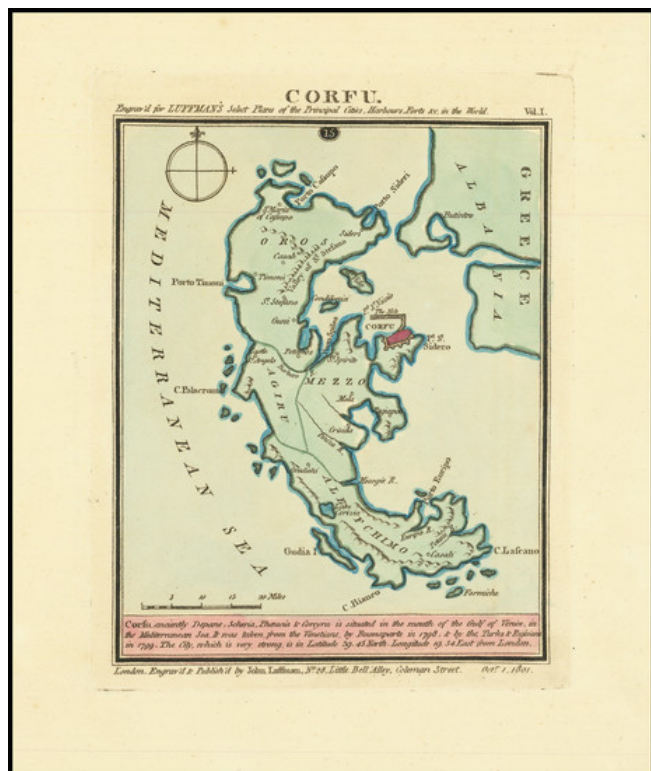

## Corfu

**Stock#:** 71654  
**Map Maker:** Luffman  
**Date:** 1801  
**Place:** London  
**Color:** Hand Colored  
**Condition:** VG+  
**Size:** 5 x 6.5 inches  
**Price:** SOLD

### Description:

Finely old color example of Luffman's map of the island of Corfu.

The text at the bottom notes:

*Corfu, anciently Depante, Scheria, Phoeacia & Crcyra is situated in the mouth of the Gulf of Venice, in the Mediterranean Sea. It was taken from the Venetians, by Buonapart in 1798, & by the Turks & Russians in 1799 . . .*

### Rarity

Maps by John Luffman are very scarce on the market, this being the first time we have had this one.

---

**Corfu**

Original publisher's color