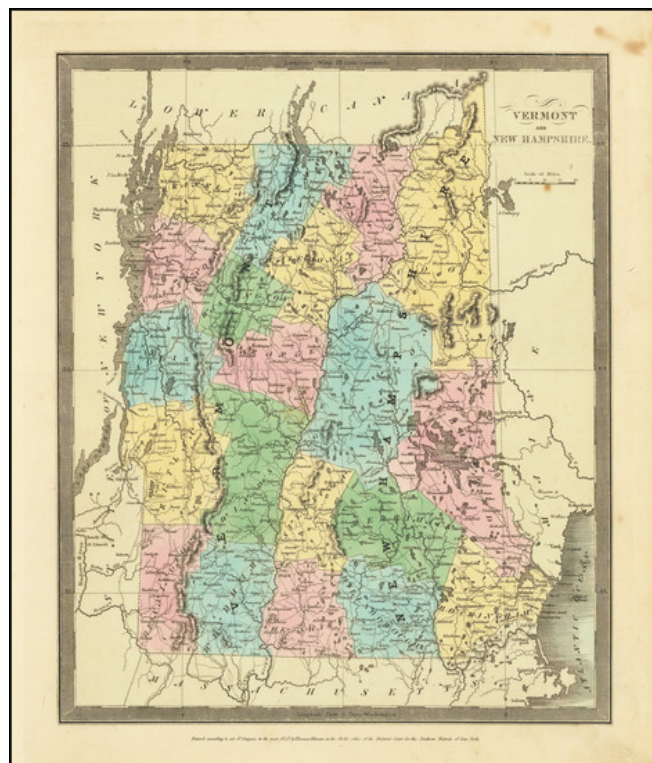

Barry Lawrence Ruderman Antique Maps Inc.

7407 La Jolla Boulevard
La Jolla, CA 92037

www.raremaps.com

(858) 551-8500
blr@raremaps.com

Vermont and New Hampshire

Stock#: 71627
Map Maker: Burr
Date: 1836
Place: New York
Color: Hand Colored
Condition: VG+
Size: 10.5 x 12.5 inches
Price: \$ 175.00

Description:

Nice wash color example of David Burr's map of Vermont & New Hampshire, hand colored by counties.

Detailed Condition: