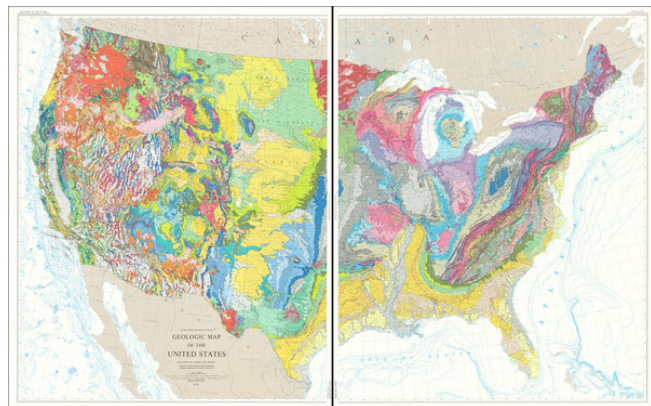

**Barry Lawrence Ruderman
Antique Maps Inc.**

7407 La Jolla Boulevard
La Jolla, CA 92037

www.raremaps.com

(858) 551-8500
blr@raremaps.com

Geological Map of the United States . . . 1983

Stock#: 71609
Map Maker: U.S. Geological Survey
Date: 1974 (1982)
Place: Arlington, VA
Color: Color
Condition: VG+
Size: 38.7 x 48.3 inches (each sheet)
Price: SOLD

Description:

A Rare Late 20th Century Geological Map of the United States

Fine example of this scarce wall map of the United States, mapped using modern geographic, geological and geomorphic methods.

The map was prepared by Philip B. King and Helen M. Beikman, with Geological cartography by Gertrude J. Edmonston.