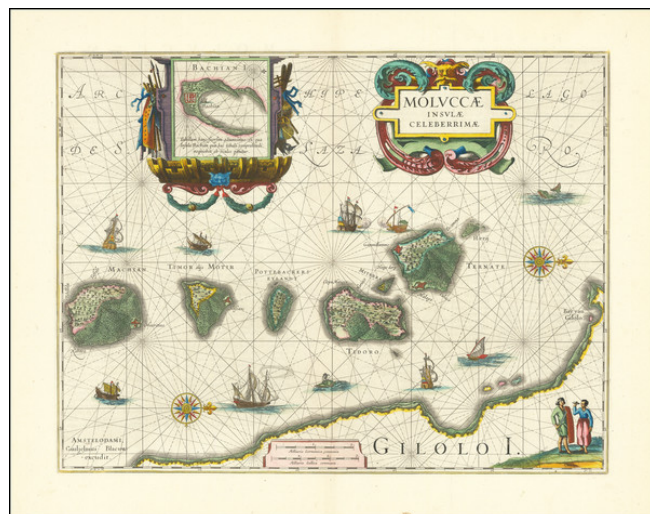

Barry Lawrence Ruderman Antique Maps Inc.

7407 La Jolla Boulevard
La Jolla, CA 92037

www.raremaps.com

(858) 551-8500
blr@raremaps.com

(Maluku / Spice Islands) Moluccae Insulae Celeberrimae

Stock#: 71597
Map Maker: Blaeu
Date: 1640 circa
Place: Amsterdam
Color: Hand Colored
Condition: VG+
Size: 19 x 15 inches
Price: SOLD

Description:

Finely colored example of Blaeu's important and highly decorative map of the Spice Islands.

Wonderful, highly decorative cartouche, which many collectors will recognize as the thematic logo for the Miami International Map Fair. The map features a large inset of the Island of Bachian (Batjan) in an elaborate frame as well as a Moluccan couple in the lower right corner in Europeanized native dress. This is indicative of the area's commercial importance.

Blaeu has filled the seas with both European and local ships, two of which are engaged in battle. Sea monsters and decorative compass roses are also shown.

Detailed Condition: