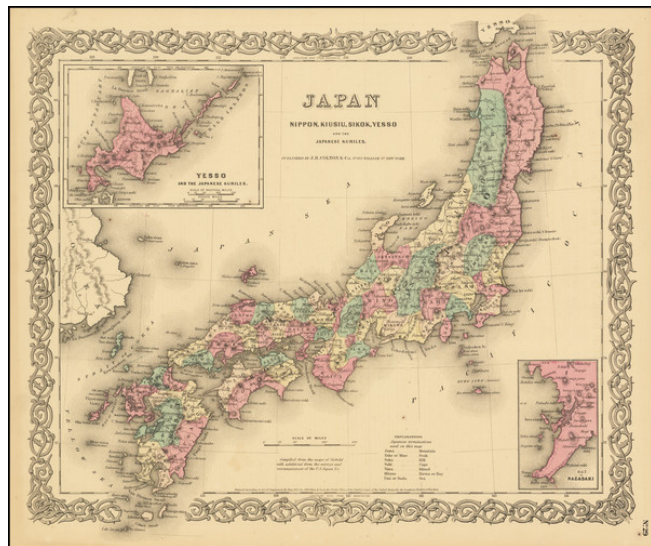

Barry Lawrence Ruderman Antique Maps Inc.

7407 La Jolla Boulevard
La Jolla, CA 92037

www.raremaps.com

(858) 551-8500
blr@raremaps.com

Colton's Japan Nippon, Kiusiu, Sikok, Yesso and the Japanese Kuriles

Stock#: 71570
Map Maker: Colton
Date: 1855
Place: New York
Color: Color
Condition: VG+
Size: 15.5 x 13 inches
Price: \$ 125.00

Description:

Detailed map of Japan, colored by Prefecture, with insets of Nagasaki and Yesso.

Shows towns, rivers, lakes, mountains, islands, etc. A terrific regional map from J.H. Colton, one of the most prolific American mapmakers of the mid-19th century.