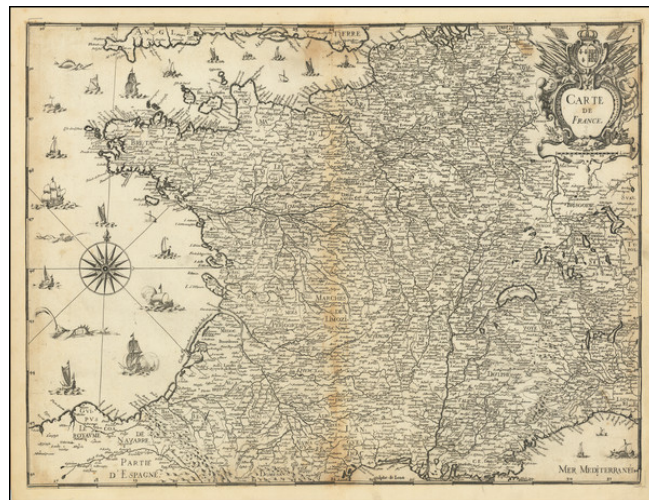

## Carte de France

**Stock#:** 71546rd  
**Map Maker:**  
**Date:** 1634  
**Place:** Paris  
**Color:** Uncolored  
**Condition:** VG  
**Size:** 20 x 15 inches  
**Price:** \$ 375.00

### Description:

Rare early map of France, published by Christopher Tassin in Paris.

Includes numerous sea monsters, sailing ships and other creatures.

Elaborate title cartouche.

### Detailed Condition:

Minor discoloration at centerfold