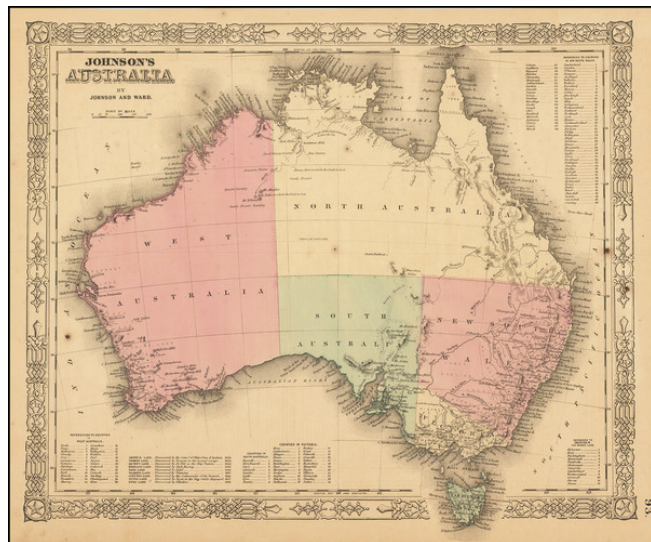

Barry Lawrence Ruderman Antique Maps Inc.

7407 La Jolla Boulevard
La Jolla, CA 92037

www.raremaps.com

(858) 551-8500
blr@raremaps.com

Johnson's Australia

Stock#: 71513
Map Maker: Ward & Johnson
Date: 1864
Place: New York
Color: Hand Colored
Condition: VG
Size: 15 x 12.5 inches
Price: \$ 95.00

Description:

Attractive mid-19th Century map of Australia, with index of counties in New South Wales, Victoria, South Australia, West Australia and Van Dieman's Land.

No counties in North Australia. List of discoveries. Only limited interior exploration reaching Mt. Wilson, Travelers Valley, Sturts Furthest, etc.

Detailed Condition:

Original hand-color. Margins toned. Two small rust spots in the righthand border.