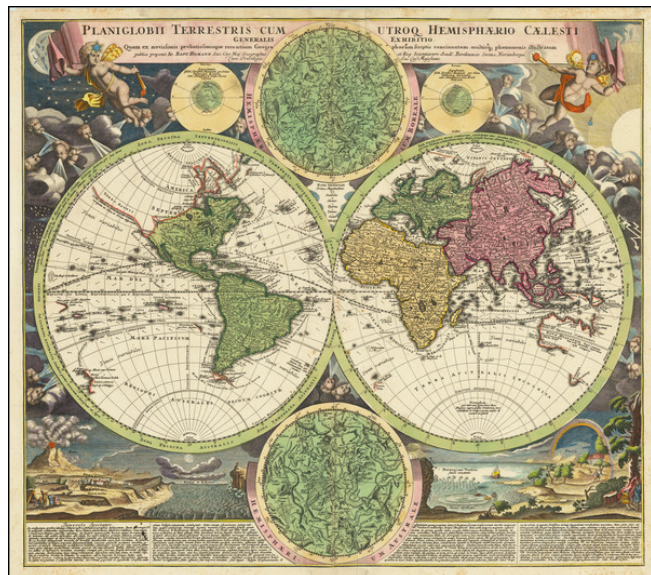

## Planiglobii Terrestris Cum Utroq Hemisphaerio Caelesti Generalis Exhibitio . . .

**Stock#:** 71500  
**Map Maker:** Homann  
**Date:** 1720  
**Place:** Nuremberg  
**Color:** Hand Colored  
**Condition:** VG  
**Size:** 22 x 19 inches  
**Price:** \$ 2,400.00

### Description:

Decorative double hemisphere map of the world, richly embellished with Celestial models of the northern and southern hemispheres and other natural phenomena.

The map includes many famous cartographic inaccuracies. It also shows an incomplete Australia, although with place names and notes of the early discoverers included. The east coast of New Zealand is shown, along with the Tracts of Tasman's 1642 voyage and Magellan's Voyage. The detail in SE Asia is very interesting for the period, as is the treatment of Japan and the Northwest Coast of America.

The allegorical scenes around the map are a rich combination of science, fantasy, and artwork, including two celestial hemispheres, Mt. Etna erupting, numerous natural phenomena of land and sea, and representations of movements of the sun. Numerous cherubs and windheads, representations of the stars, sun and moon, and other decorative features are shown.