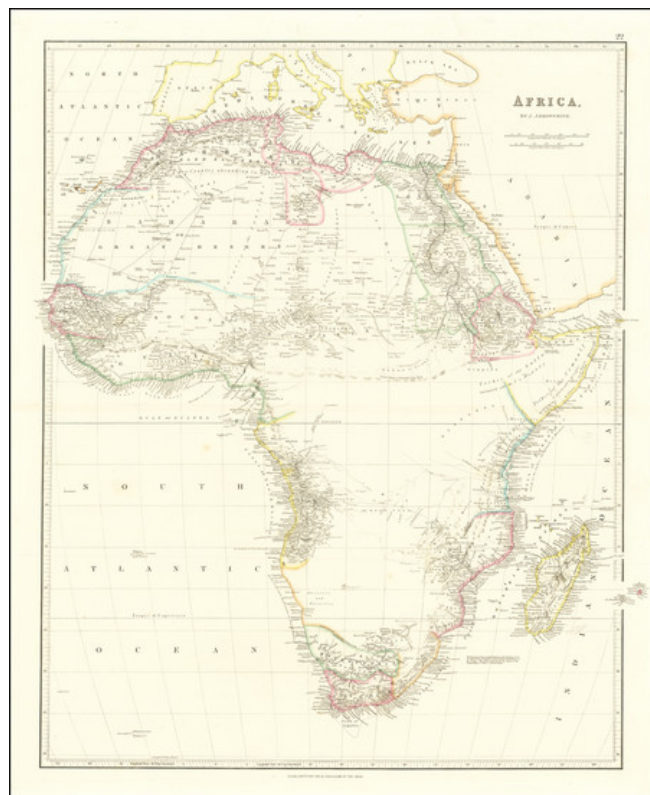

Barry Lawrence Ruderman Antique Maps Inc.

7407 La Jolla Boulevard
La Jolla, CA 92037

www.raremaps.com

(858) 551-8500
blr@raremaps.com

Africa

Stock#: 71490
Map Maker: Arrowsmith
Date: 1840
Place: London
Color: Outline Color
Condition: VG+
Size: 19.5 x 23.5 inches
Price: \$ 275.00

Description:

Detailed map of Africa, published by John Arrowsmith in his *London Atlas*.

The map is dominated by the Sahara Desert.

In the Sahara, the map is criss-crossed with early trading routes, oases, and the location of Desert Wells.

South of the region called Nigritia in Central Africa, there is another massive open region, with some pencil annotations from an early owner.

Detailed Condition: