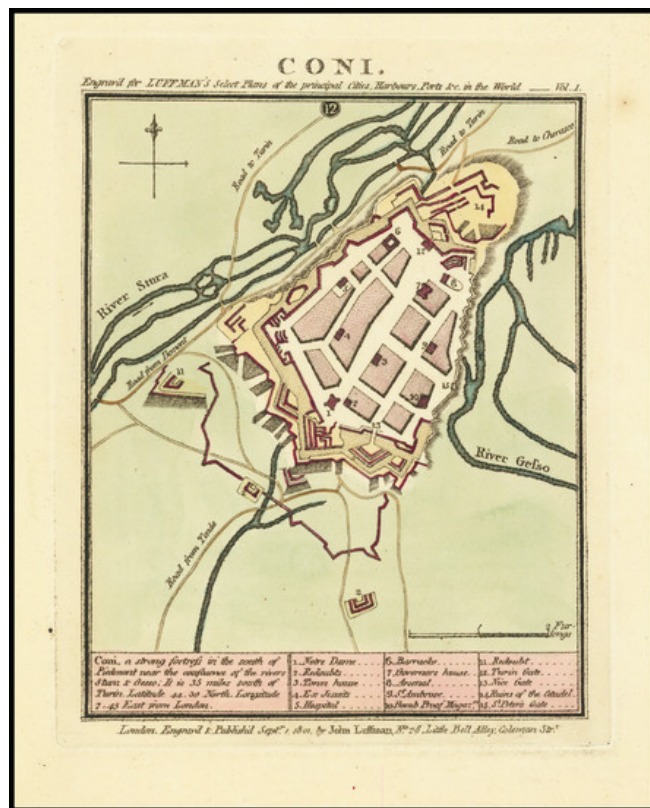

Barry Lawrence Ruderman Antique Maps Inc.

7407 La Jolla Boulevard
La Jolla, CA 92037

www.raremaps.com

(858) 551-8500
blr@raremaps.com

Coni [Cuneo]

Stock#: 71481
Map Maker: Luffman

Date: 1801
Place: London
Color: Hand Colored
Condition: VG+
Size: 5 x 6 inches

Price: \$ 125.00

Description:

Rare map of Cuneo, in Piedmont, northwestern Italy, published by John Luffman in London in 1801.

The text at the bottom reads:

Coni, a strong fortress in the south of Piedmont near the confluence of the rivers Stura & Gesso; It is 35 miles south of Turin...

Detailed Condition:

Original hand-color in full.