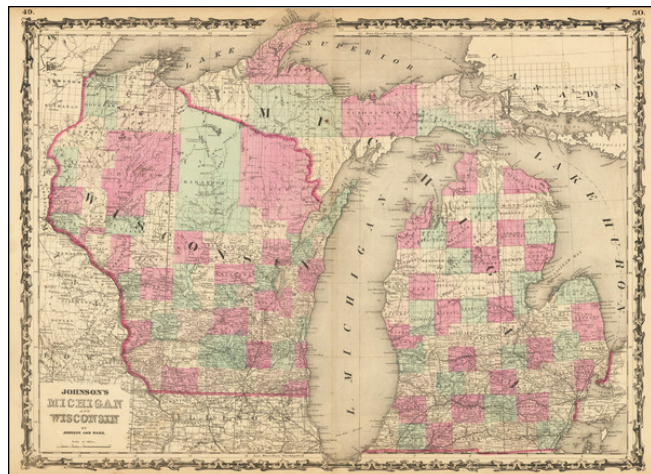

Barry Lawrence Ruderman Antique Maps Inc.

7407 La Jolla Boulevard
La Jolla, CA 92037

www.raremaps.com

(858) 551-8500
blr@raremaps.com

Johnson's Wisconsin and Michigan

Stock#: 71455
Map Maker: Johnson
Date: 1863
Place: New York
Color: Hand Colored
Condition: VG+
Size: 23.5 x 17 inches
Price: SOLD

Description:

Attractive map of Wisconsin and Michigan, published by Johnson & Ward.

The map is colored by counties, and shows early county configurations in Wisconsin. Incomplete state surveys are shown.

An excellent large format civil war vintage map.

Detailed Condition: