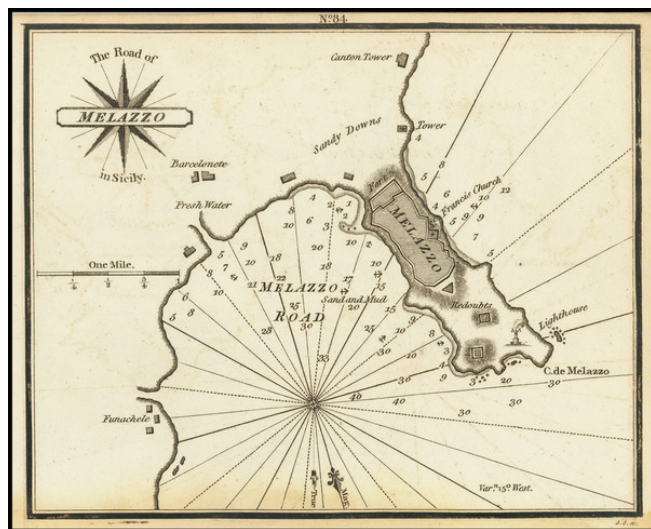

Barry Lawrence Ruderman Antique Maps Inc.

7407 La Jolla Boulevard
La Jolla, CA 92037

www.raremaps.com

(858) 551-8500
blr@raremaps.com

The Road of Melazzo in Sicily

Stock#: 71454
Map Maker: Heather
Date: 1802
Place: London
Color: Uncolored
Condition: VG
Size: 7.5 x 6 inches
Price: \$ 145.00

Description:

Rare antique engraved chart of Melazzo, published by William Heather in London.

The chart is oriented with south at the top. It includes soundings, some topographical features, anchorages, and currents.

The fortifications of Melazzo are shown, along with a tower, St. Francis Church, lighthouse, Barcolonete, Funacele, etc.

Rarity

The charts from Heather's *New Mediterranean Pilot* . . . are extremely rare on the market. This is the first example of the chart we have ever seen.