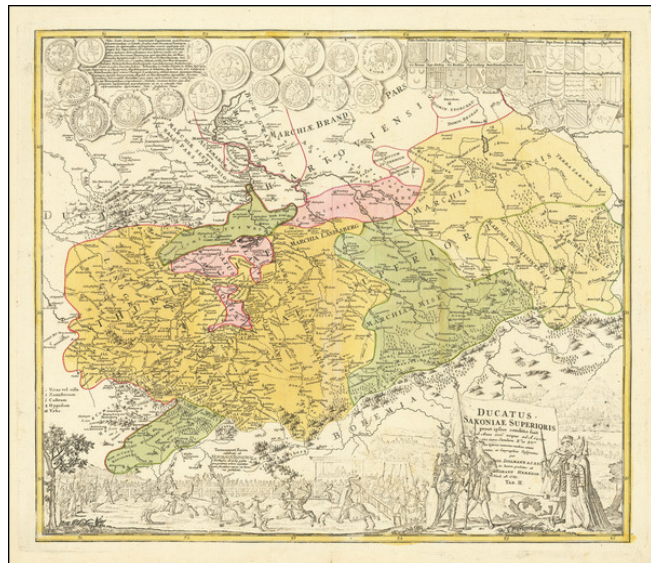

**Barry Lawrence Ruderman
Antique Maps Inc.**

7407 La Jolla Boulevard
La Jolla, CA 92037

www.raremaps.com

(858) 551-8500
blr@raremaps.com

**Ducatus Saxoniae Superioris prout ipsius conditio fuit ab Anno 1000 usque ad A. 1400
sive intra Seculum Xm. et XVm. ex historia maxime mediae aetatis erutus, ac
Geographice designatus per [F]rid. Zollmann...**

Stock#: 71443
Map Maker: Homann Heirs / Zollmann
Date: 1732
Place: Nuremberg
Color: Hand Colored
Condition: VG
Size: 22 x 19 inches
Price: \$ 145.00

Description:

Hand-colored engraved antique map of Saxony from the years 1000-1400, featuring scenes of Medieval knights, jousting, and courtiers.

The map was made by Friedrich Zollmann and published by Homann Heirs in Nuremberg in 1732.

Detailed Condition:

Original hand-color. Impression weak in places. Short marginal tear not affecting the image.