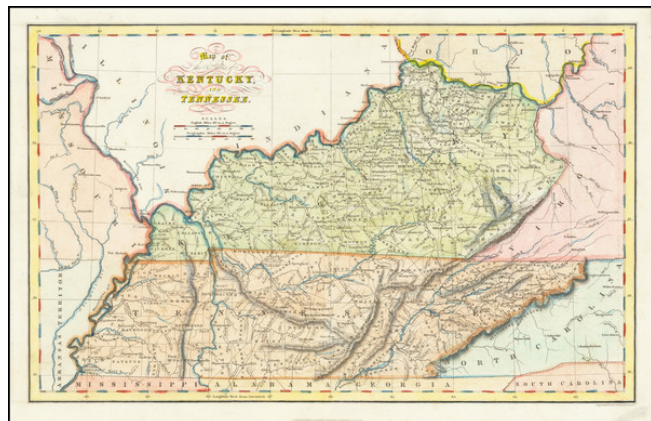

Barry Lawrence Ruderman Antique Maps Inc.

7407 La Jolla Boulevard
La Jolla, CA 92037

www.raremaps.com

(858) 551-8500
blr@raremaps.com

Map of the States of Kentucky and Tennessee

Stock#: 71407mp2
Map Maker: Hinton, Simpkin & Marshall
Date: 1832
Place: London
Color: Hand Colored
Condition: VG+
Size: 15.5 x 9.5 inches
Price: \$ 245.00

Description:

Scarce early map of Kentucky & Tennessee, showing counties, towns, roads, rivers, lakes, mountains, court houses, Indian Villages, Forts, etc.

County configurations are not yet complete.

One of the earliest separate maps of the states published outside of America. Gorgeous full color example.