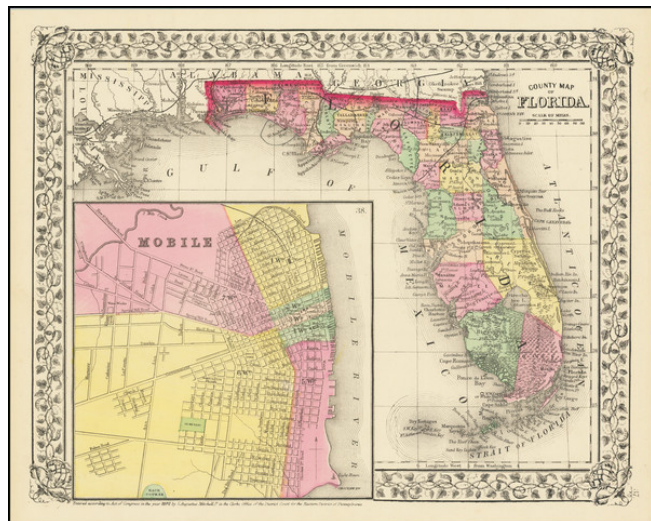

Barry Lawrence Ruderman Antique Maps Inc.

7407 La Jolla Boulevard
La Jolla, CA 92037

www.raremaps.com

(858) 551-8500
blr@raremaps.com

County Map of Florida [with inset of Mobile]

Stock#: 71379
Map Maker: Mitchell Jr.
Date: 1870
Place: Philadelphia
Color: Hand Colored
Condition: VG+
Size: 13.5 x 10.5 inches
Price: \$ 145.00

Description:

Attractive post-civil war map of Florida, colored by county.

Includes large inset of Mobile, Alabama. Shows towns, rivers, railroads, lakes, keys, forts, swamps, etc.

The county configurations are still incomplete.