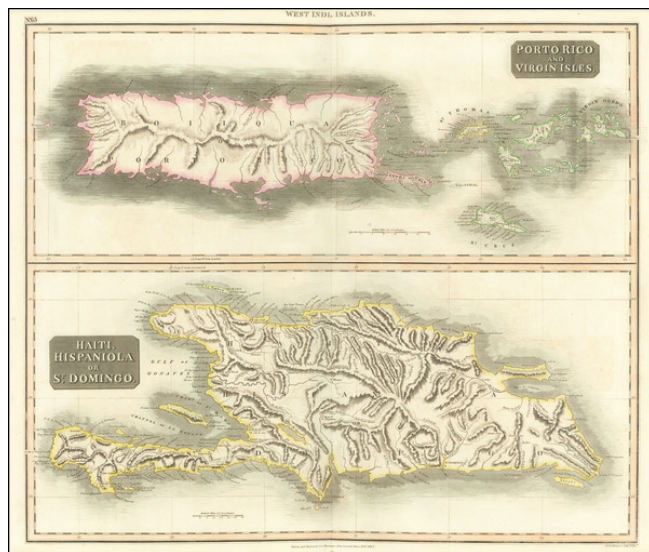

Barry Lawrence Ruderman Antique Maps Inc.

7407 La Jolla Boulevard
La Jolla, CA 92037

www.raremaps.com

(858) 551-8500
blr@raremaps.com

Porto Rico and Virgin Islands [with] Haiti, Hispaniola or St. Domingo

Stock#: 71371
Map Maker: Thomson
Date: 1829
Place: Edinburgh
Color: Hand Colored
Condition: VG+
Size: 24 x 20 inches
Price: \$275.00

Description:

Detailed set of maps of Puerto Rico, the Virgin Islands and Haiti.

Each of the maps includes remarkable detail, especially for Puerto Rico and the Virgin Islands, which show substantially more details than normally appear on early 19th Century Commercial Atlas maps.