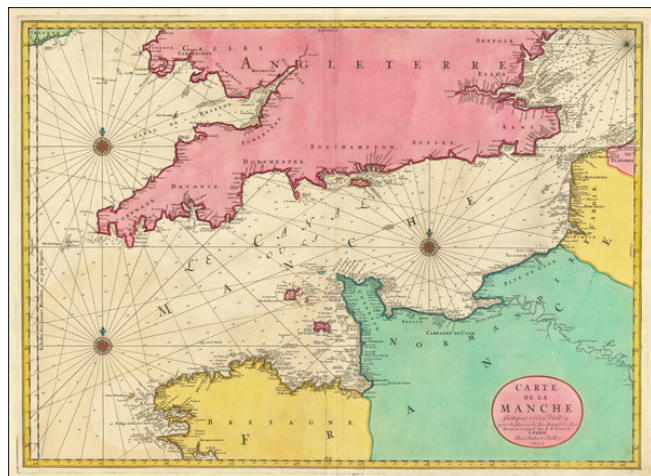

Stock#: 71368
Map Maker: Jaillot
Date: 1692
Place: Paris
Color: Hand Colored
Condition: VG+
Size: 31.5 x 23 inches
Price: \$750.00

Description:

Fine Original Hand-Color.

Striking large and highly detailed map of the English Channel, published by Jaillot in Paris in 1692.

The chart extends inland on the Seine to Paris and along the Thames to London.

An exceptional example of this chart of the English Channel, one of the best available to the French at the time.

Detailed Condition:

Original hand-color.