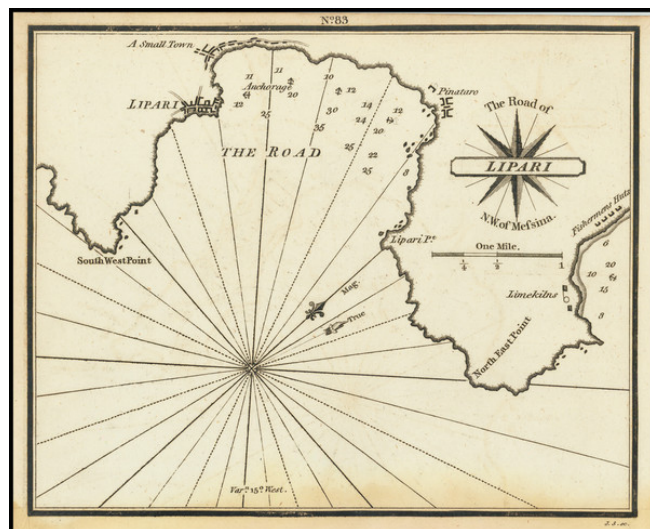

## The Road of Lipari N.W. of Messina.

**Stock#:** 71334  
**Map Maker:** Heather  
**Date:** 1802  
**Place:** London  
**Color:** Uncolored  
**Condition:** VG  
**Size:** 7 x 6 inches  
**Price:** \$ 125.00

### Description:

Rare miniature chart of Lipari, on the island of that name north of Sicily, published by William Heather in London.

This is almost certainly the earliest English chart of the town and harbor of Lipari.

The chart appeared in Heather's *The New Mediterranean Pilot . . .*, published in London in 1802.