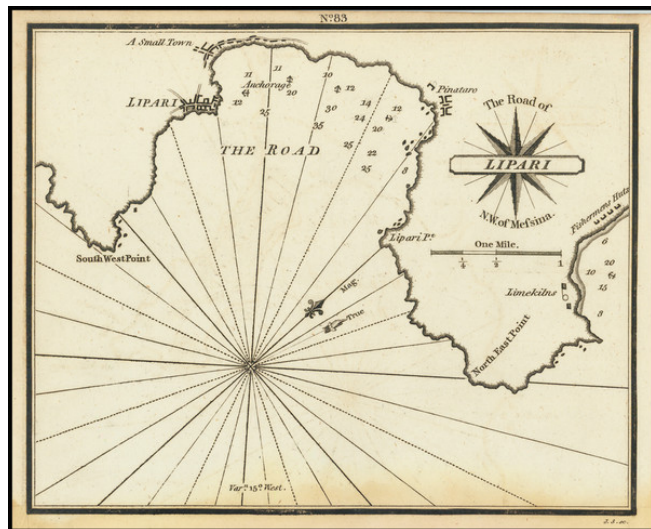

Barry Lawrence Ruderman Antique Maps Inc.

7407 La Jolla Boulevard
La Jolla, CA 92037

www.raremaps.com

(858) 551-8500
blr@raremaps.com

The Road of Lipari N.W. of Messina.

Stock#: 71334
Map Maker: Heather
Date: 1802
Place: London
Color: Uncolored
Condition: VG
Size: 7 x 6 inches
Price: \$ 125.00

Description:

Rare miniature chart of Lipari, on the island of that name north of Sicily, published by William Heather in London.

This is almost certainly the earliest English chart of the town and harbor of Lipari.

The chart appeared in Heather's *The New Mediterranean Pilot . . .*, published in London in 1802.

Rarity

The charts from Heather's *New Mediterranean Pilot . . .* are extremely rare on the market. This is the first example of the chart we have ever seen.

Detailed Condition:

Minor toning at the bottom edge.