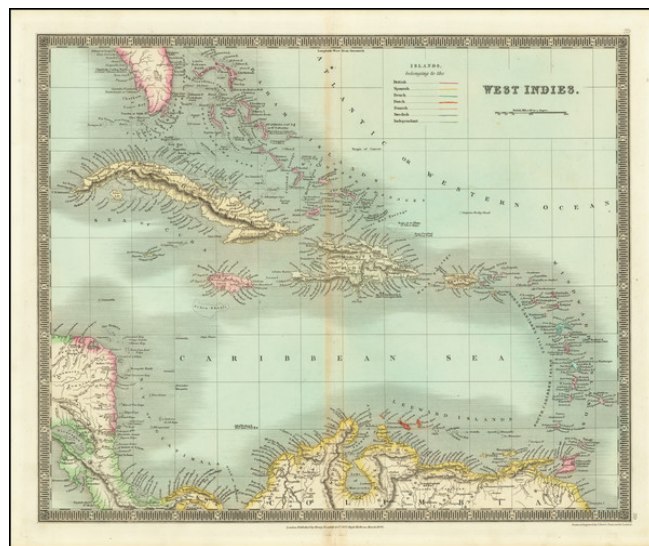

Barry Lawrence Ruderman Antique Maps Inc.

7407 La Jolla Boulevard
La Jolla, CA 92037

www.raremaps.com

(858) 551-8500
blr@raremaps.com

West Indies.

Stock#: 71333
Map Maker: Teesdale
Date: 1834
Place: London
Color: Hand Colored
Condition: VG
Size: 16 x 13 inches
Price: \$145.00

Description:

Detailed engraved map of the Caribbean issued by Henry Teesdale in London in 1834.

The map covers the Caribbean from South Florida to the northern coast of South America.

An interesting feature of the map is the color-coding of the islands, which are differentiated between the British, Spanish, French, Dutch, Danish, and Swedish. Independent islands are shown in green.

Detailed Condition:

Original hand-color in full. Minor centerfold toning.