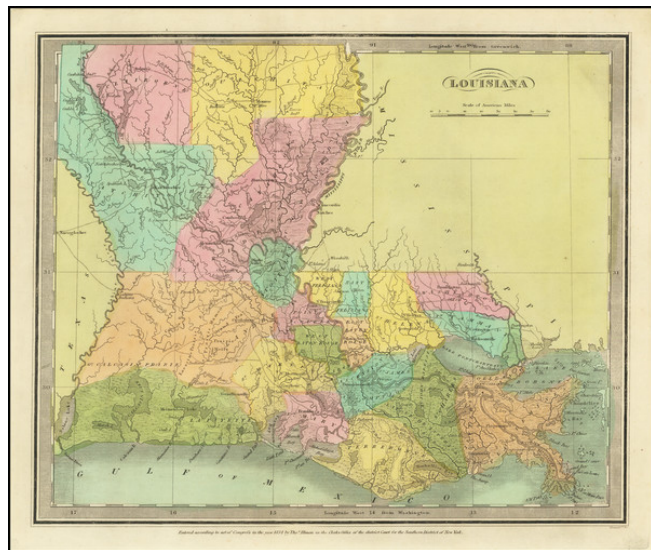

Barry Lawrence Ruderman Antique Maps Inc.

7407 La Jolla Boulevard
La Jolla, CA 92037

www.raremaps.com

(858) 551-8500
blr@raremaps.com

Louisiana

Stock#: 71313
Map Maker: Burr
Date: 1836
Place: Brattleboro VT
Color: Hand Colored
Condition: VG+
Size: 12.5 x 11 inches
Price: \$345.00

Description:

Striking full color example of David Burr's scarce map of Louisiana.

The Parish system is still quite primitive, especially in the north and west, where 7 parishes dominate the region. The early roads are shown, although few traverse the state from north to south. The north and west are still dominated by Indian lands and prairie.