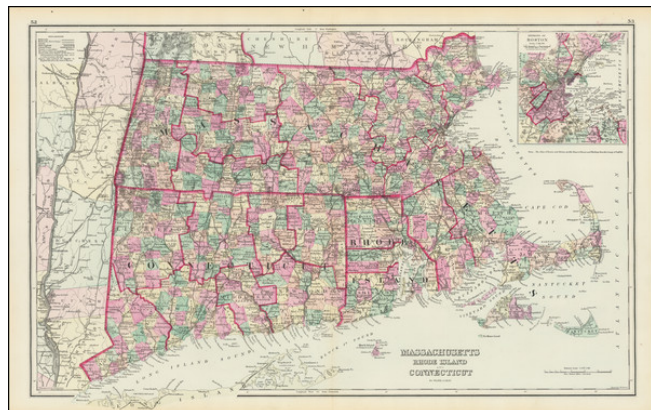

Barry Lawrence Ruderman Antique Maps Inc.

7407 La Jolla Boulevard
La Jolla, CA 92037

www.raremaps.com

(858) 551-8500
blr@raremaps.com

Gray's New Map of Massachusetts, Rhode Island and Connecticut

Stock#: 71308
Map Maker: Gray
Date: 1875
Place: Philadelphia
Color: Color
Condition: VG+
Size: 25 x 15.5 inches
Price: \$ 125.00

Description:

Gorgeous large format map of Connecticut, Rhode Island and Massachusetts, published by OW Gray.

The map is colored by counties and showing remarkable detail.

Includes an inset of the area around Boston.