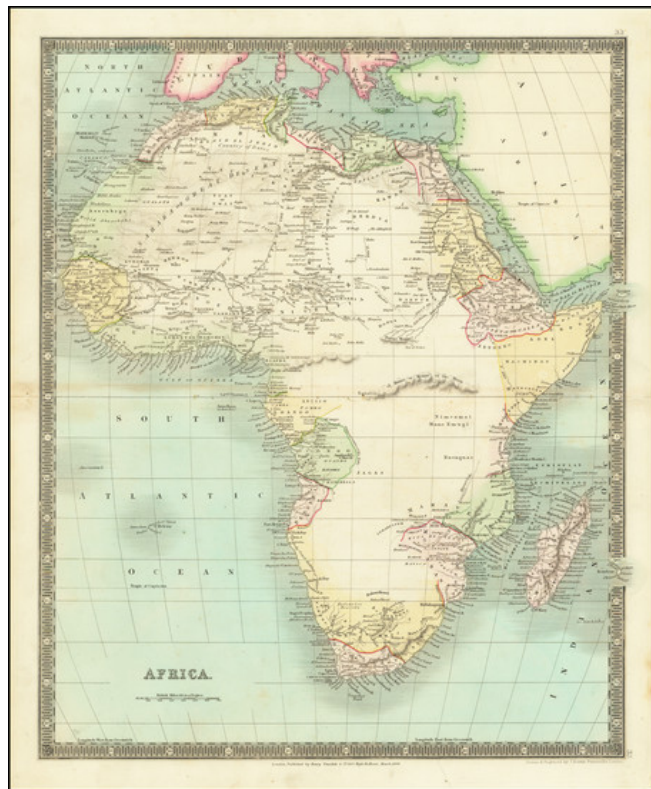

Barry Lawrence Ruderman Antique Maps Inc.

7407 La Jolla Boulevard
La Jolla, CA 92037

www.raremaps.com

(858) 551-8500
blr@raremaps.com

Africa

Stock#: 71290
Map Maker: Teesdale
Date: 1834
Place: London
Color: Hand Colored
Condition: VG
Size: 13 x 16.5 inches
Price: \$ 125.00

Description:

Scarce map of the African Continent, published by Teesdale in London.

The map shows a knowledge of the coastal regions and some interior knowledge, but most of the interior is still largely unexplored.