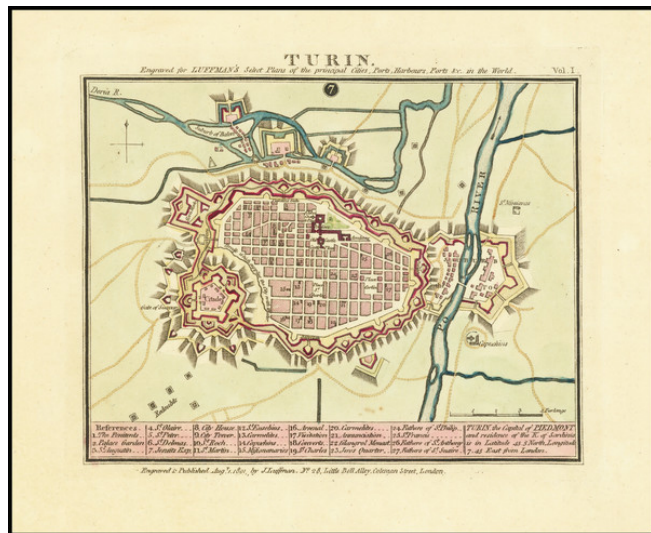

## Turin

**Stock#:** 71289  
**Map Maker:** Luffman

**Date:** 1801  
**Place:** London  
**Color:** Hand Colored  
**Condition:** VG+  
**Size:** 6 x 5 inches

**Price:** SOLD

### Description:

Rare town plan of Turin, Italy, published in London by John Luffman.

The map is quite detailed and shows the fortified nature of the city at the beginning of the 19th century, during the Napoleonic Wars.

At the bottom of the map is a key of 27 points of interest and a note: "TURIN, the Capital of PIEDMONT and residence of the K. of Sardinia is in Latitude 45.5 North Longitude 7.45 East from London."