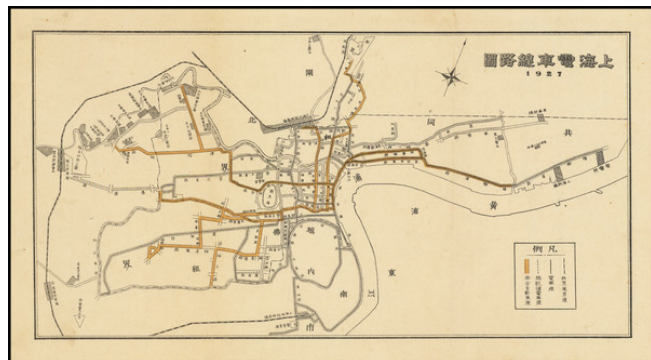

Barry Lawrence Ruderman Antique Maps Inc.

7407 La Jolla Boulevard
La Jolla, CA 92037

www.raremaps.com

(858) 551-8500
blr@raremaps.com

[Shanghai Tram Map] □□□□□□

Stock#: 71283
Map Maker: Sugie
Date: 1927
Place: n.p.
Color: Color
Condition: VG+
Size: 10.5 x 5.5 inches
Price: \$ 245.00

Description:

A detailed vintage plan of the tram services in Shanghai as of 1927, with all of the descriptive and key text in Chinese.

The map identifies parks, districts and street names.

Detailed Condition: