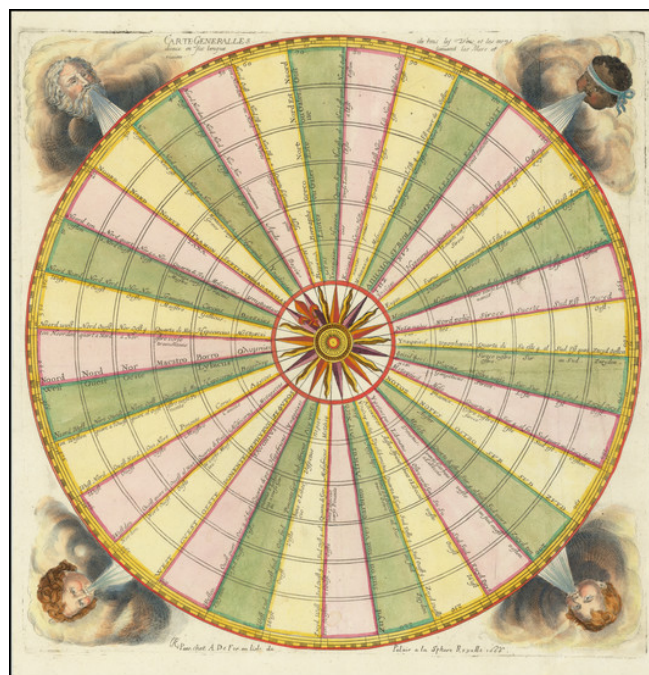

Stock#: 71280
Map Maker: De Fer
Date: 1666
Place: Paris
Color: Hand Colored
Condition: VG
Size: 14 x 14 inches
Price: SOLD

Description:

A Rare Chart of Winds

Rare separately published chart illustrating a 22 point compass, along with the names of 32 different wind directions, given in 6 different languages.

The 32 winds are showing in six languages including:

- Dutch
- French
- Spanish
- Italian
- Latin
- Greek

The map is embellished with windheads in each of the corners of the sheet.

Rarity

**Barry Lawrence Ruderman
Antique Maps Inc.**