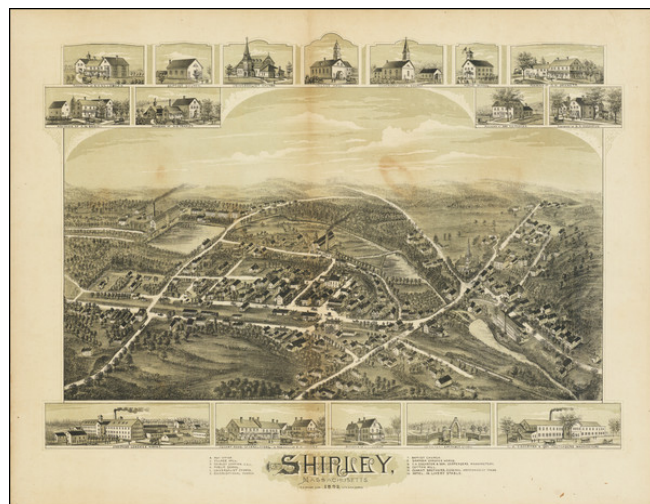

Barry Lawrence Ruderman Antique Maps Inc.

7407 La Jolla Boulevard
La Jolla, CA 92037

www.raremaps.com

(858) 551-8500
blr@raremaps.com

Shirley, Massachusetts . . . 1892

Stock#: 71275
Map Maker: Bailey
Date: 1892
Place: Boston
Color: Uncolored
Condition: VG
Size: 23 x 18 inches
Price: \$ 750.00

Description:

Fine antique birdseye view of Shirley, Massachusetts, published in Boston.

Below the view, smaller images of Sampson Cordage Works, Conant Brothers General Store, and C.A. Garton & Son Suspenders Manufactory. At the top are images of churches, the public school, and prominent residences.

Includes a list of 14 places, identified by number within the printed image.

Rarity

The view is very rare.

Reps and OCLC both locate only a single example at the Massachusetts State Library.

Detailed Condition:

Two-stone lithograph. Staining and foxing in the printed image.