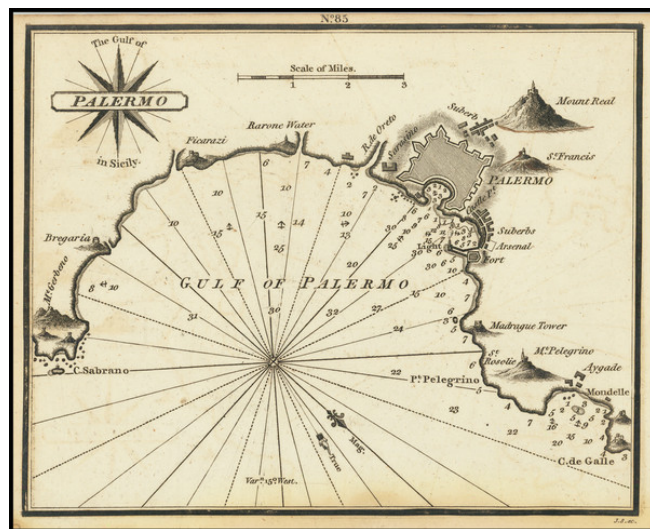

Barry Lawrence Ruderman Antique Maps Inc.

7407 La Jolla Boulevard
La Jolla, CA 92037

www.raremaps.com

(858) 551-8500
blr@raremaps.com

The Gulf of Palermo in Sicily

Stock#: 71265
Map Maker: Heather
Date: 1802
Place: London
Color: Uncolored
Condition: VG
Size: 7.5 x 6 inches
Price: \$ 145.00

Description:

Rare chart of Palermo, published by William Heather in London.

The chart is oriented with southwest at the top. It includes soundings, some topographical features, anchorages, and currents.

Palermo is shown, along with several mountains.

Rarity

The charts from Heather's *New Mediterranean Pilot* . . . are extremely rare on the market. This is the first example of the chart we have ever seen.