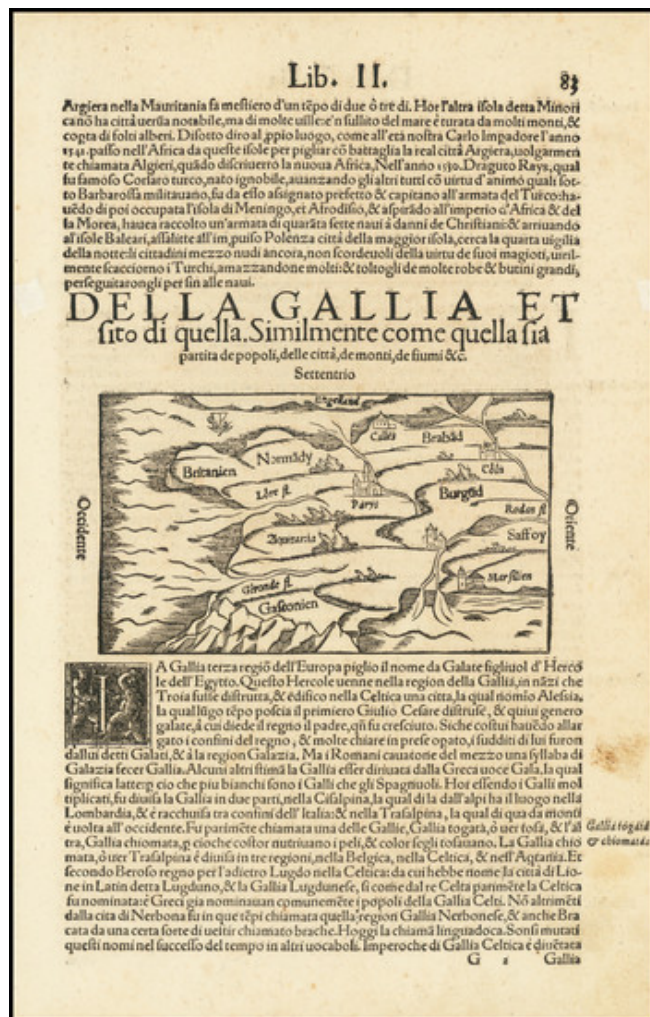

Barry Lawrence Ruderman Antique Maps Inc.

7407 La Jolla Boulevard
La Jolla, CA 92037

www.raremaps.com

(858) 551-8500
blr@raremaps.com

Gallia

Stock#: 71244
Map Maker: Munster
Date: 1579
Place: Basle
Color: Uncolored
Condition: VG
Size: 5.5 x 3 inches
Price: \$ 125.00

Description:

Interesting early map of France, using a stylized hill format which was popularized in maps of the 15th Century.

Munster's Cosmography was one of the most influential geographical works of the 16th Century. It was published in a number of editions over a half century and was continuously revised and updated to include new illustrations and updated information.