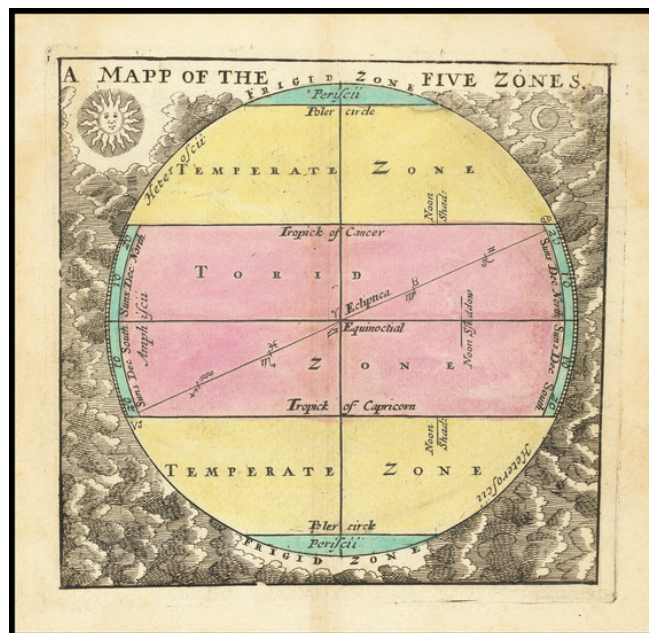

## A Mapp of the Five Zones.

**Stock#:** 71202  
**Map Maker:** Seller  
**Date:** 1700 circa  
**Place:** London  
**Color:** Hand Colored  
**Condition:** VG  
**Size:** 4.5 x 4.5 inches  
**Price:** \$395.00

### Description:

A little gem of map, being John Seller's representation of the ancient concept of zones of the earth, published in his miniature *Atlas Terrestris*, circa 1700.

The map is a great example of the characteristic Seller engraving style, with the sun and the moon overseeing the globe, which itself is divided into "Polar circle", Temperate Zone, and Torid Zone in both the northern and southern hemispheres.

### Detailed Condition:

Original hand-color. Light damp stains barely enter into the engraved image at top left and top right. An edge tear that touches the neatline at right has been closed on verso with archival tape.