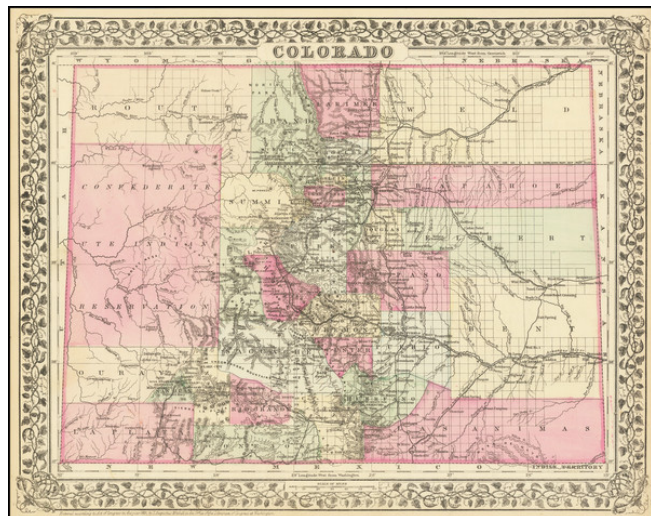

Barry Lawrence Ruderman Antique Maps Inc.

7407 La Jolla Boulevard
La Jolla, CA 92037

www.raremaps.com

(858) 551-8500
blr@raremaps.com

Colorado [with Indian Territory on verso]

Stock#: 71186
Map Maker: Mitchell Jr.
Date: 1881
Place: Philadelphia
Color: Color
Condition: VG+
Size: 15 x 11.5 inches
Price: SOLD

Description:

Highly detailed map of Colorado [and Indian Territory on the back side], hand colored by counties and showing townships, towns, roads, mountains, rivers, lakes, mines, plateaus, railroads, etc.

One of the most detailed maps of the period for each of these territories. Terrific detail.

Detailed Condition: