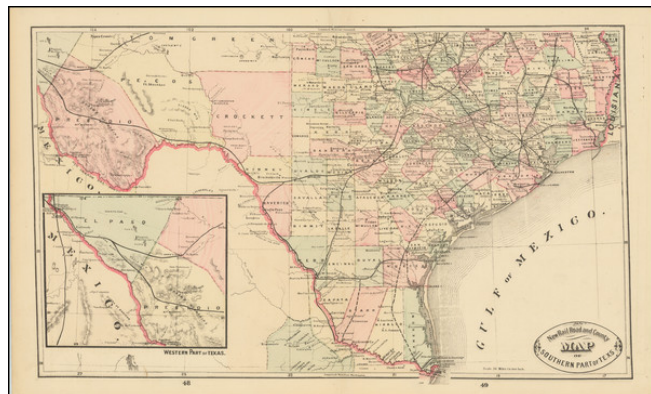

## New Railroad and County Map of Southern Part of Texas

**Stock#:** 71175  
**Map Maker:** Stebbins  
**Date:** 1882  
**Place:** New York  
**Color:** Color  
**Condition:** VG+  
**Size:** 19.5 x 12 inches  
**Price:** \$ 275.00

### Description:

Scarce early map of Texas, focusing on the Railroad Lines then in operation.

The map also shows a number of early towns, roads, mountains, lakes, mining regions and other important details.