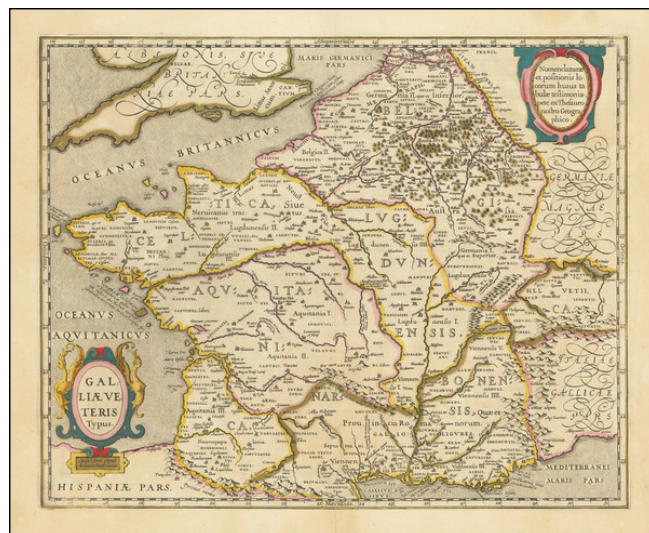

Barry Lawrence Ruderman Antique Maps Inc.

7407 La Jolla Boulevard
La Jolla, CA 92037

www.raremaps.com

(858) 551-8500
blr@raremaps.com

Galliae Veteris Typus

Stock#: 71174

Map Maker: Jansson

Date: 1652 circa

Place: Amsterdam

Color: Hand Colored

Condition: VG+

Size:

Price: \$ 245.00

Description:

Detailed engraved antique map of ancient France, published by Jansson in the middle of the 17th century, and following the ancient France map of the same title that appeared in the Ortellius *Parergon*.

Detailed Condition:

Original outline hand-color.