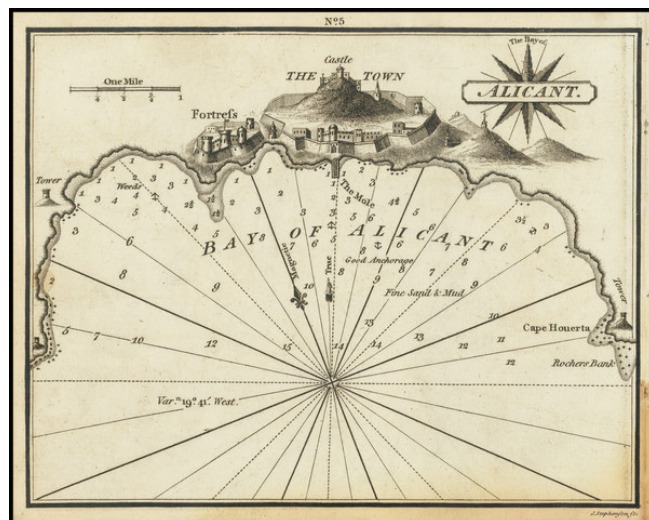

Barry Lawrence Ruderman Antique Maps Inc.

7407 La Jolla Boulevard
La Jolla, CA 92037

www.raremaps.com

(858) 551-8500
blr@raremaps.com

The Bay of Alicant

Stock#: 71149
Map Maker: Heather
Date: 1802
Place: London
Color: Uncolored
Condition: VG
Size: 7.5 x 6 inches
Price: SOLD

Description:

Rare chart of Alicante, Spain, published by William Heather in London.

The chart is oriented with north at the top. Includes soundings, some topographical features, anchorages, a pictorial representation of the town and fortress, and several other points of interest.

Rarity

The charts from Heather's *New Mediterranean Pilot* . . . are extremely rare on the market. This is the first example of the chart we have ever seen.

Detailed Condition:

Marginal toning at the bottom, as illustrated.