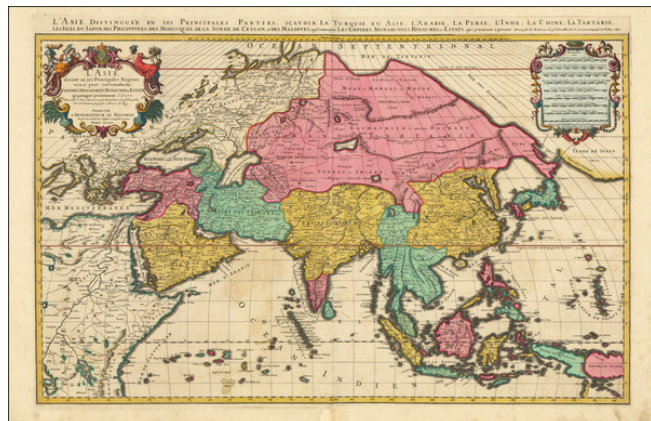

Barry Lawrence Ruderman Antique Maps Inc.

7407 La Jolla Boulevard
La Jolla, CA 92037

www.raremaps.com

(858) 551-8500
blr@raremaps.com

L'Asie divisee in ses Principales Regions . . .

Stock#: 71144
Map Maker: Jaillot
Date: 1692
Place: Paris
Color: Hand Colored
Condition: VG+
Size: 34 x 22 inches
Price: SOLD

Description:

Superb Original Hand-Color Example.

Striking large format map of Asia, by Jaillot. Although the imprint line has not been updated, this example was probably published by Mortier in Amsterdam around 1696.

The map extends as far east as New Guinea and "Terre Iesso" and west to Eastern Europe and the Nile River.

First issued in 1674, this two-sheet map of Asia provides a highly detailed picture of the continent, based upon the geographical compilations and work of Nicolas Sanson which remained unpublished at the time of his death.