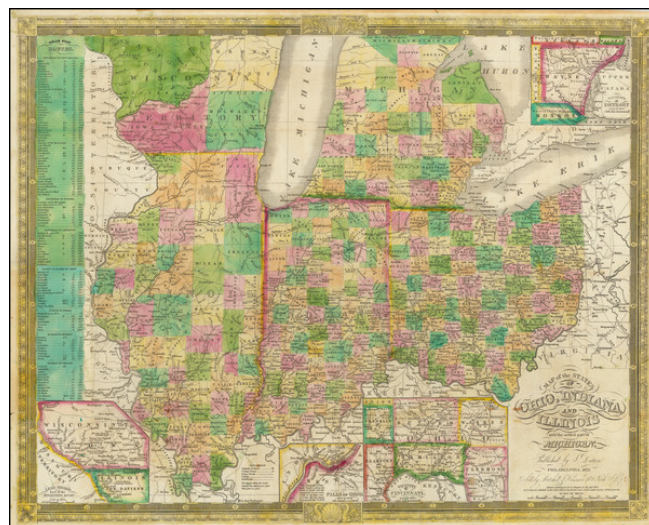

Stock#: 71139
Map Maker: Young / Dutton
Date: 1835
Place: Philadelphia
Color: Hand Colored
Condition: VG+
Size: 22 x 17 inches
Price: SOLD

Description:

Excellent antique hand-colored engraved map of the eastern Midwest, covering Michigan, Ohio, Indiana, Illinois, and the southern half of Wisconsin.

This is a rare later state of Finley's map of eastern Midwest, first issued in 1825, here in the 1835 Dutton edition. The changes between the 1825 map and this edition are so significant as to bring into question whether they were indeed printed from the same copperplate, but that is the case.

There are four insets, including the great little map "Lead Region East of the Mississippi River", which covers the southwestern corner of present-day Wisconsin, which had just seen the Black Hawk War in 1832. The other insets are "Falls of Ohio", "Vicinity of Cincinnati", and "Vicinity of Detroit". Steamboat routes are listed along the left side of the map.

Detailed Condition:

Original hand-color in full. Folding map. Original straight-grain blue leather folder, gilt-titled "Ohio - Indiana Illinois & Michigan."