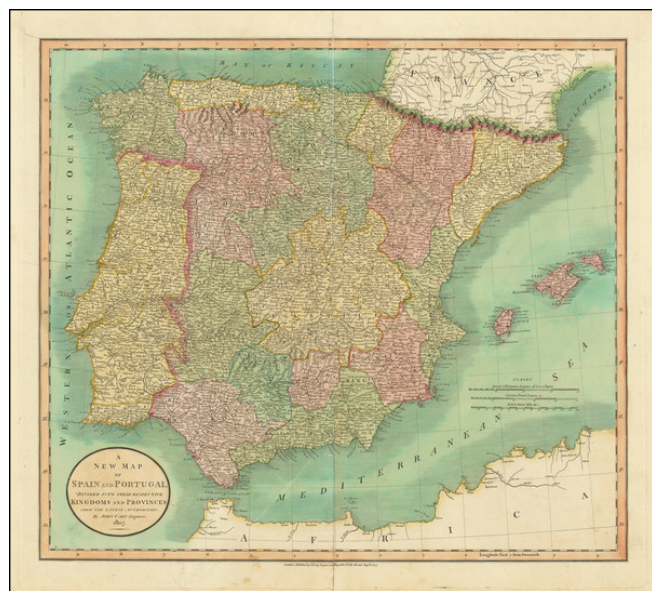

Barry Lawrence Ruderman Antique Maps Inc.

7407 La Jolla Boulevard
La Jolla, CA 92037

www.raremaps.com

(858) 551-8500
blr@raremaps.com

A New Map of Spain and Portugal, Divided into Their Respective Kingdoms & Provinces ... 1807

Stock#: 71063
Map Maker: Cary
Date: 1807
Place: London
Color: Hand Colored
Condition: VG
Size: 20 x 18 inches
Price: \$ 195.00

Description:

Detailed map of Spain and Portugal, hand colored by provinces.

Shows roads, rivers, lakes, mountains, islands, etc. One of the best large format English atlas maps of the period.

Detailed Condition: