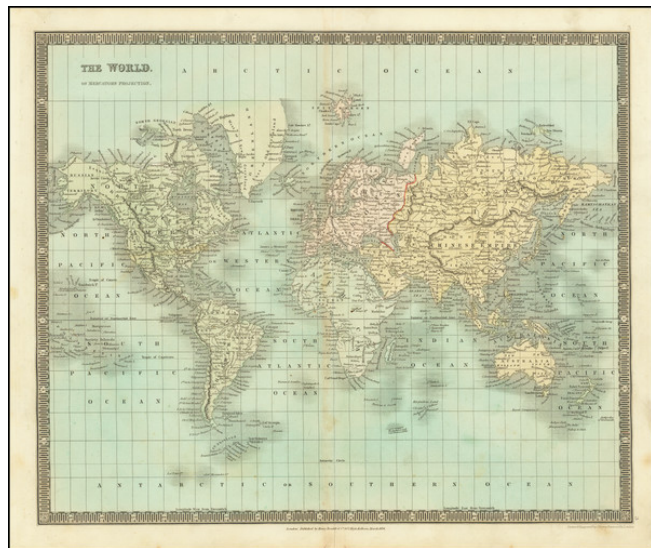

## The World, on Mercators Projection.

**Stock#:** 71032  
**Map Maker:** Teesdale  
**Date:** 1834  
**Place:** London  
**Color:** Hand Colored  
**Condition:** VG  
**Size:** 16 x 13.3 inches  
**Price:** \$195.00

### Description:

Detailed engraved map of the world issued by Henry Teesdale in London in 1834.

On the west coast of North America, we have Old and New California, New Cornwall, New Norfolk, and Russian America (Alaska).

The Canadian Arctic is still poorly delineated, and there is barely a hint of the Antarctic in the south.

### Detailed Condition:

Original hand-color in full. Minor centerfold tone.