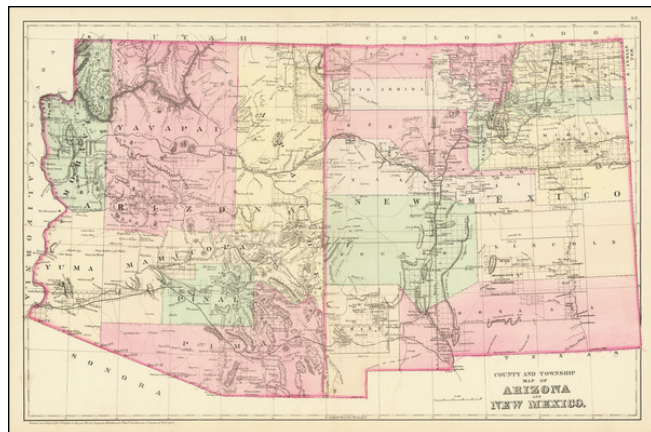

## County and Township Map of Arizona and New Mexico

**Stock#:** 71030  
**Map Maker:** Mitchell Jr.  
**Date:** 1882  
**Place:** Philadelphia  
**Color:** Hand Colored  
**Condition:** VG+  
**Size:** 21.5 x 14 inches  
**Price:** \$ 145.00

### Description:

Detailed map of Arizona and New Mexico, colored by counties and showing towns, roads, railroads, rivers, lakes and a host of other information.

The map predates the formation of Sierra County, New Mexico in 1884.

One of the most detailed maps of the period to appear in a commercial atlas.