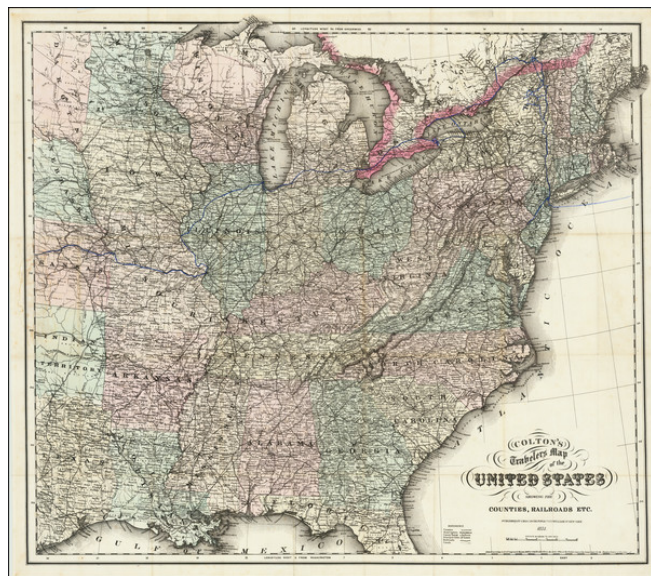

**Barry Lawrence Ruderman
Antique Maps Inc.**

7407 La Jolla Boulevard
La Jolla, CA 92037

www.raremaps.com

(858) 551-8500
blr@raremaps.com

**Colton's Travelers Map of the United States The Showing Counties, Railroads, etc. . . .
1874**

Stock#: 71012
Map Maker: Colton
Date: 1874
Place: New York
Color: Color
Condition: VG+
Size: 30 x 26 inches
Price: \$ 345.00

Description:

Detailed map of the United States, extending west to just before the Rocky Mountains.

Includes an excellent overview of the railroads then in operation.

Detailed Condition:

Pocket map, which has been flattened. Original covers present, but detached.