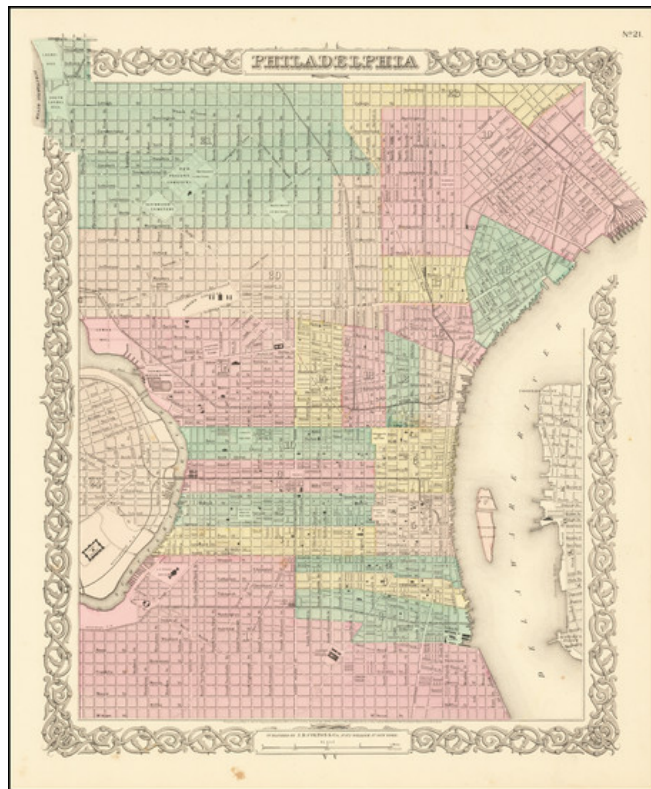

Barry Lawrence Ruderman Antique Maps Inc.

7407 La Jolla Boulevard
La Jolla, CA 92037

www.raremaps.com

(858) 551-8500
blr@raremaps.com

Philadelphia

Stock#: 70973
Map Maker: Colton
Date: 1855
Place: New York
Color: Hand Colored
Condition: VG+
Size: 13 x 15.7 inches
Price: \$125.00

Description:

Detailed map of Philadelphia, colored by wards and showing streets, roads, buildings, rail lines, wharfs, stations and other details.

An excellent pre-Civil War map. JH Colton was one of the pre-eminent American map publishing firms in the mid-19th Century.