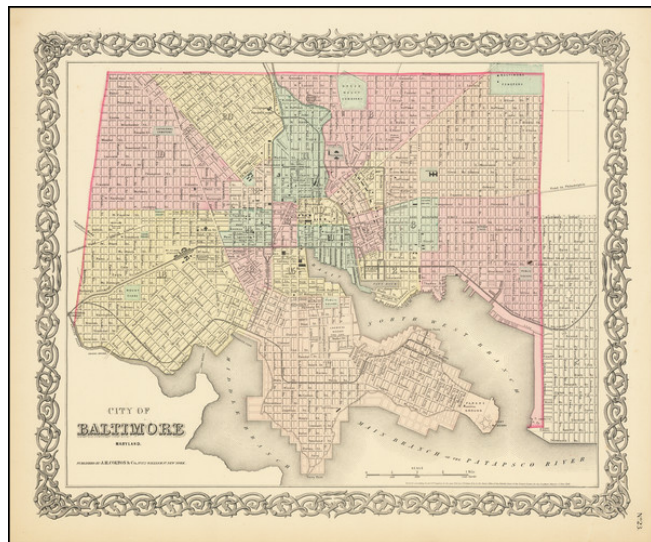

Barry Lawrence Ruderman Antique Maps Inc.

7407 La Jolla Boulevard
La Jolla, CA 92037

www.raremaps.com

(858) 551-8500
blr@raremaps.com

City of Baltimore Maryland

Stock#: 70966
Map Maker: Colton
Date: 1855
Place: New York
Color: Color
Condition: VG+
Size: 16 x 13 inches
Price: \$125.00

Description:

Detailed map of Baltimore, published in the first edition of Colton's *General Atlas*.

The map shows streets, railroads, buildings, etc. Many public buildings along with City Dock, Ferry Point, Fort McHenry, Mt. Claire Station, etc.