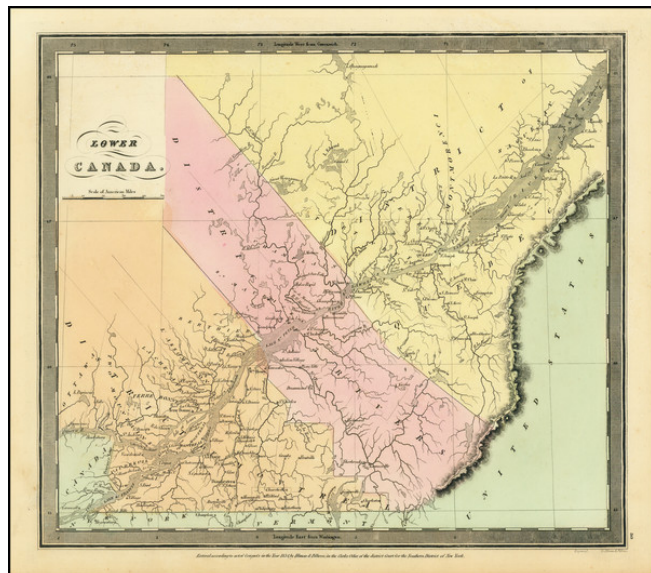

Barry Lawrence Ruderman Antique Maps Inc.

7407 La Jolla Boulevard
La Jolla, CA 92037

www.raremaps.com

(858) 551-8500
blr@raremaps.com

Lower Canada

Stock#: 70963
Map Maker: Burr
Date: 1836
Place: New York
Color: Hand Colored
Condition: VG+
Size: 12.5 x 11 inches
Price: \$ 95.00

Description:

Interesting map of Lower Canada by David Burr, from his *New Universal Atlas*.

The map is centered on the St. Lawrence River.

The internal districts are named and colored individually.

Detailed Condition: